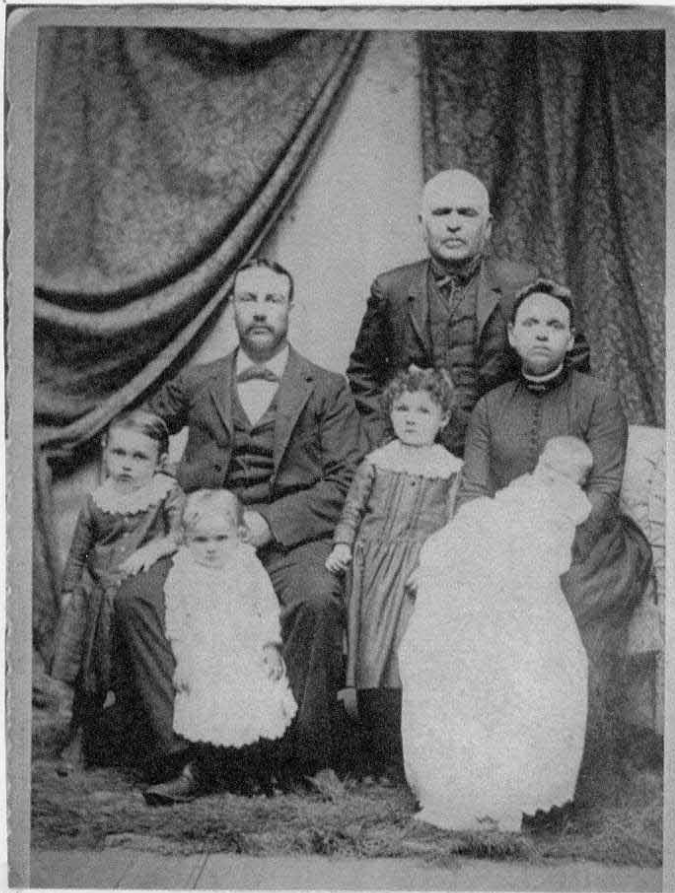

**(Adults from left to right)
Victor Gregoire, Magloire Biladeau
(father-in-law), Louise Gregoire**

**(Children from left to right)
Matilda, Henrietta, Elizabeth, Leah
(Earl's Mother)**