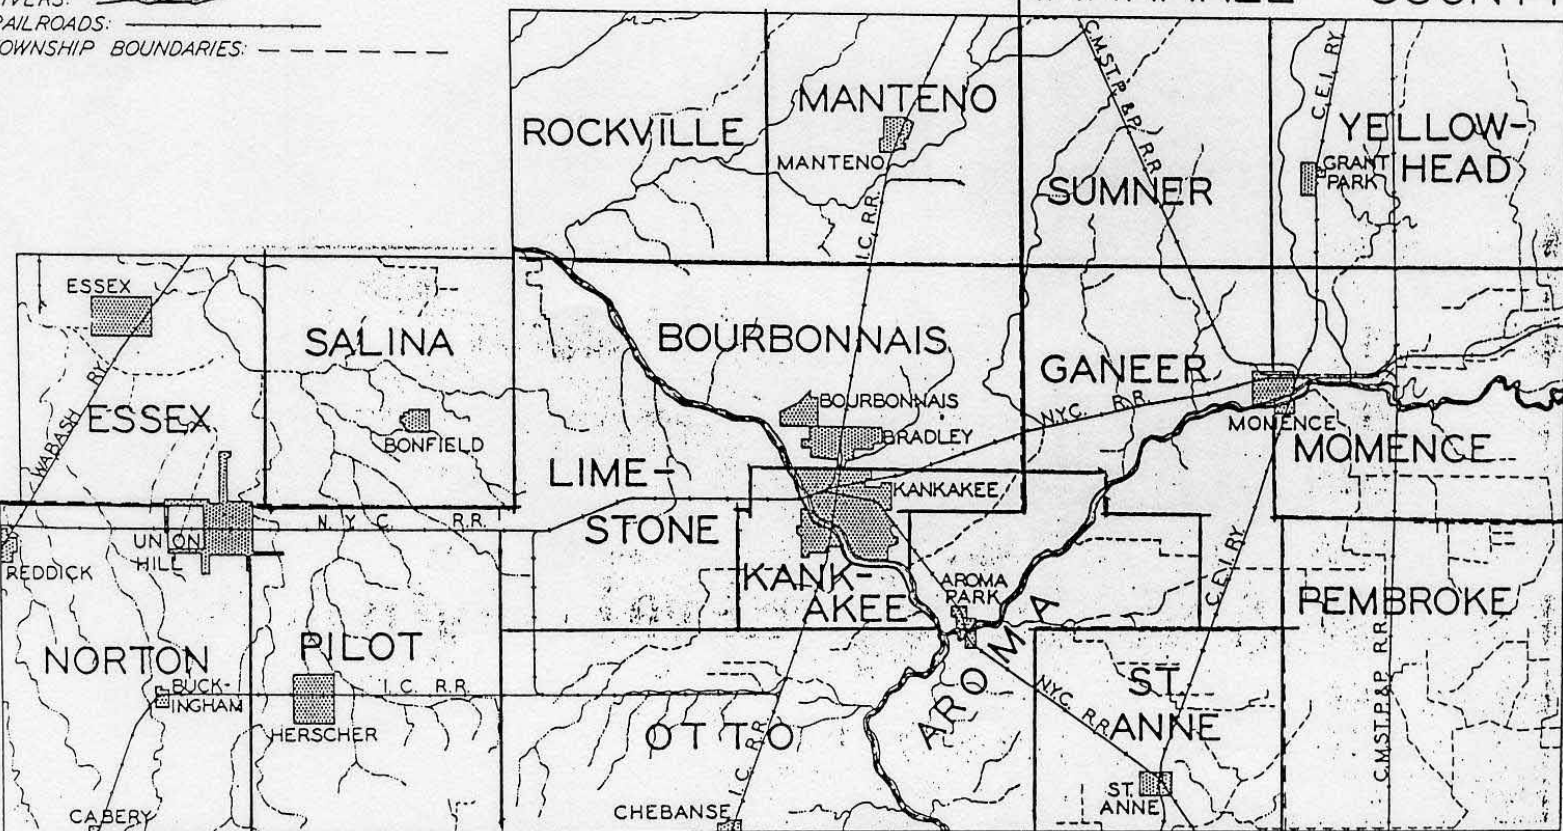

DRAINAGE MAP KANKAKEE COUNTY