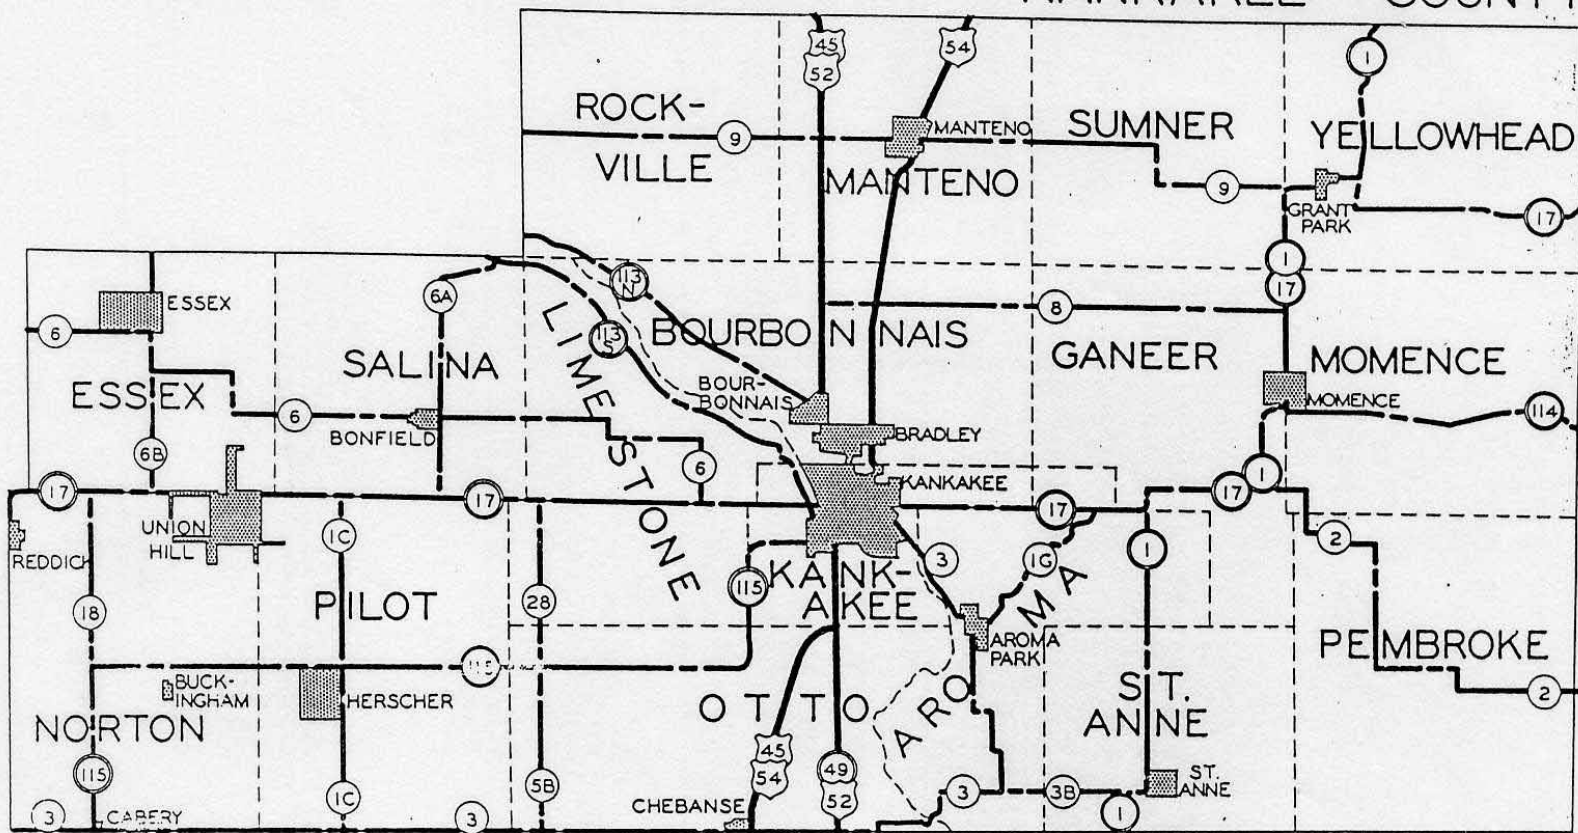

KANKAKEE VALLEY GENEALOGICAL SOCIETY

ANCESTOR BOOK I

BETOURNE/BERGERON ANCESTORS

P.O. Box 442
Bourbonnais, Illinois 60914

1996

 TRUNK HIGHWAYS
 STATE & COUNTY ROADS

HIGHWAY MAP KANKAKEE COUNTY

LEGEND

The land around Kankakee, located in the heart of the Kankakee River Valley, was considered a beautiful and fine place to live by the Pottawatomi Indians long before the ever increasing westward migration of the white settlers replaced them. For here was a rolling landscape with a beautiful river thickly bordered with groves of Oak, Hickory, Maple, Cedar and Black Walnut. With the land in places sloping gently to the water's edge and in others rising in sheer limestone bluffs many feet above the river, and the abundant wildlife that inhabited the area, no more beautiful or varied scenery could be found in the Middle West than in the Valley of the Kankakee and its tributaries.

named Bradley. From 1873 to 1883, the steamer Kang Brothers plied a steamer from Hanford's Landing, 10 miles below Kankakee, to Chicago via the river and the Illinois and Michigan Canal. With Kankakee being the focal point of overland and water transportation and industrialization the population grew to over 8,000.