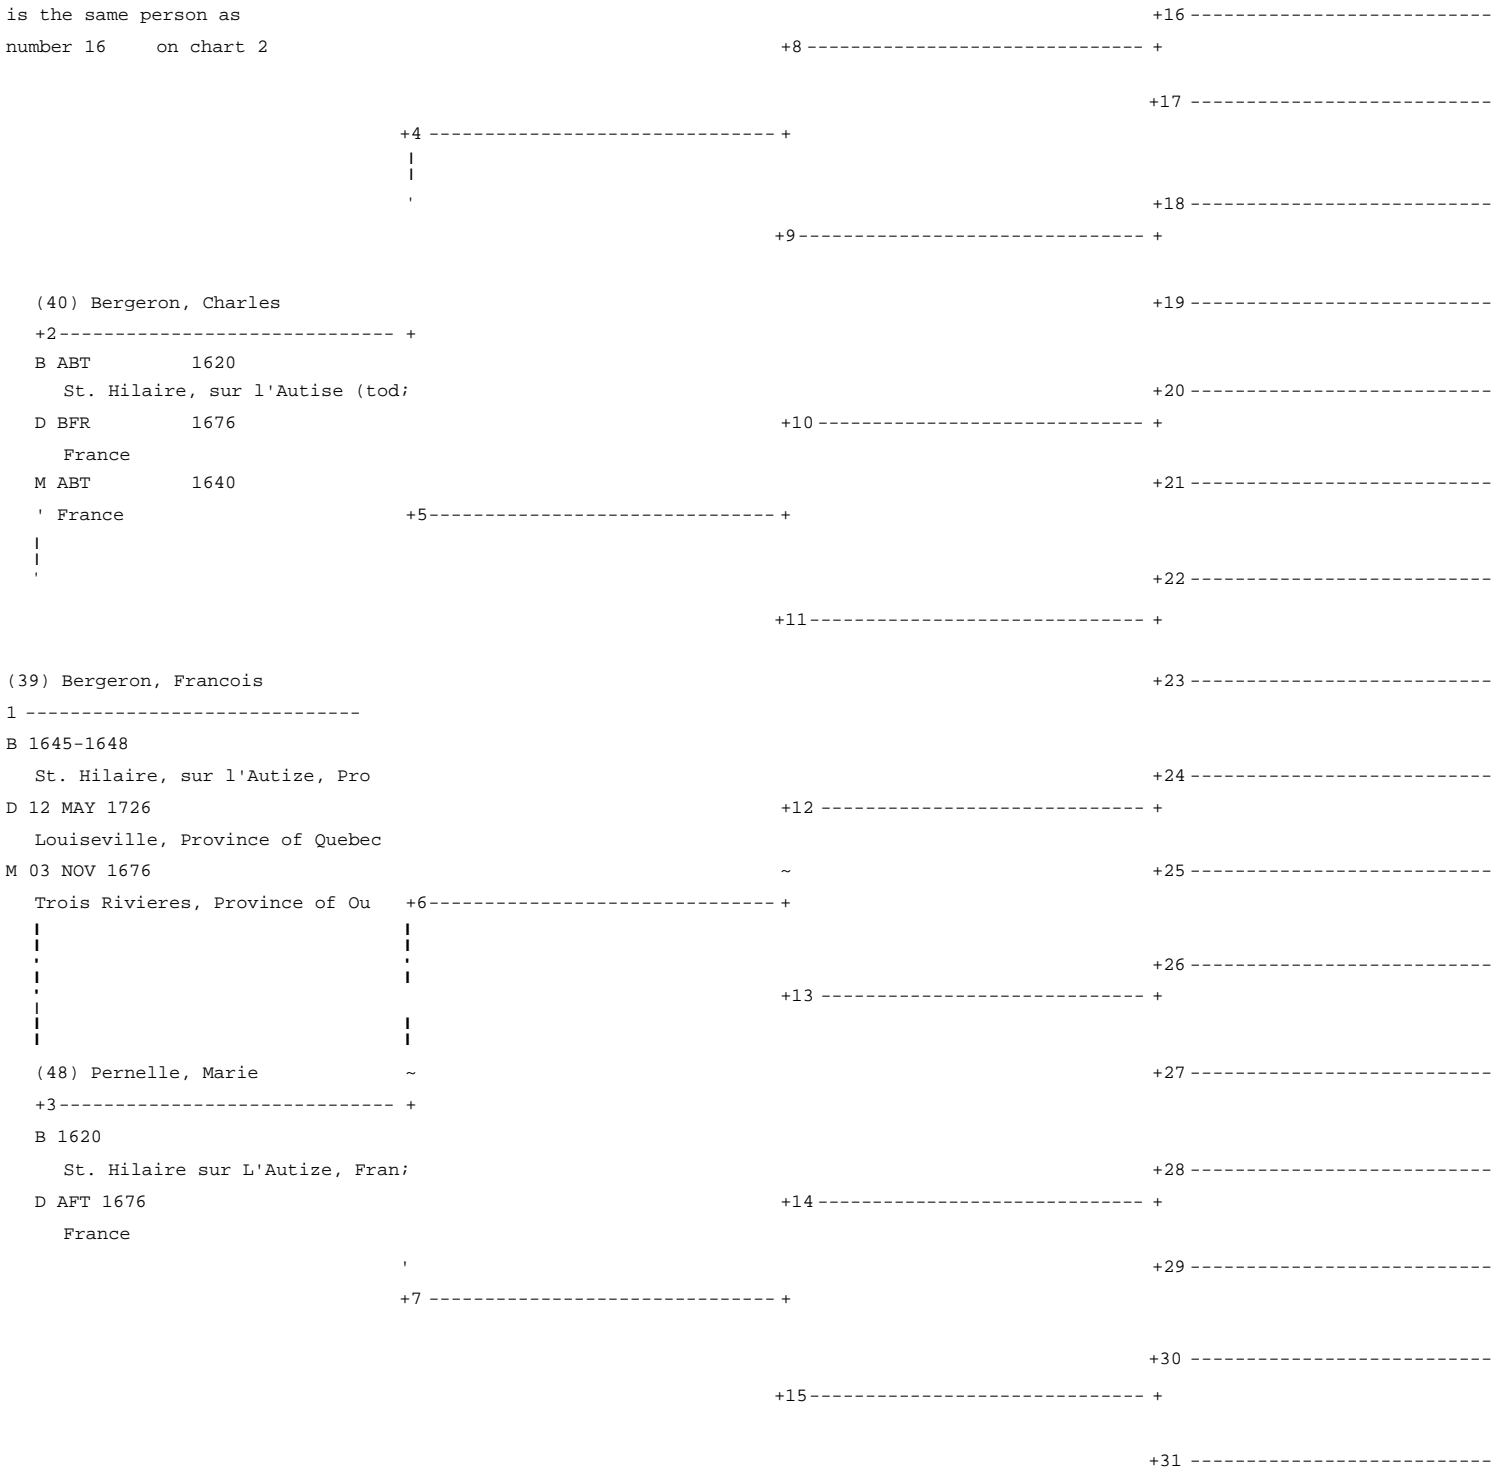

MULTI-PAGE PEDIGREE CHART

Sat 16 SEP 1995 16:23:07

file: BETOURNE

Generation Limit: 99

Letter Codes: 6=Born D=Died L=Living M=Marriage

Chart 9

Number 1 on this chart

is the same person as

number 16 on chart 2

Spouse of person 1:

(49) Leclerc, EtienneStephanie

B 28 MAY 1663 Trois-Rivieres, Province of Quebec

D 18 APR 1715 Louiseville, Province of Quebec

Compiled by: Gary P. Betourne

6612 Coachman Drive

Springfield, Virginia 22152-2602

(703)569-4094