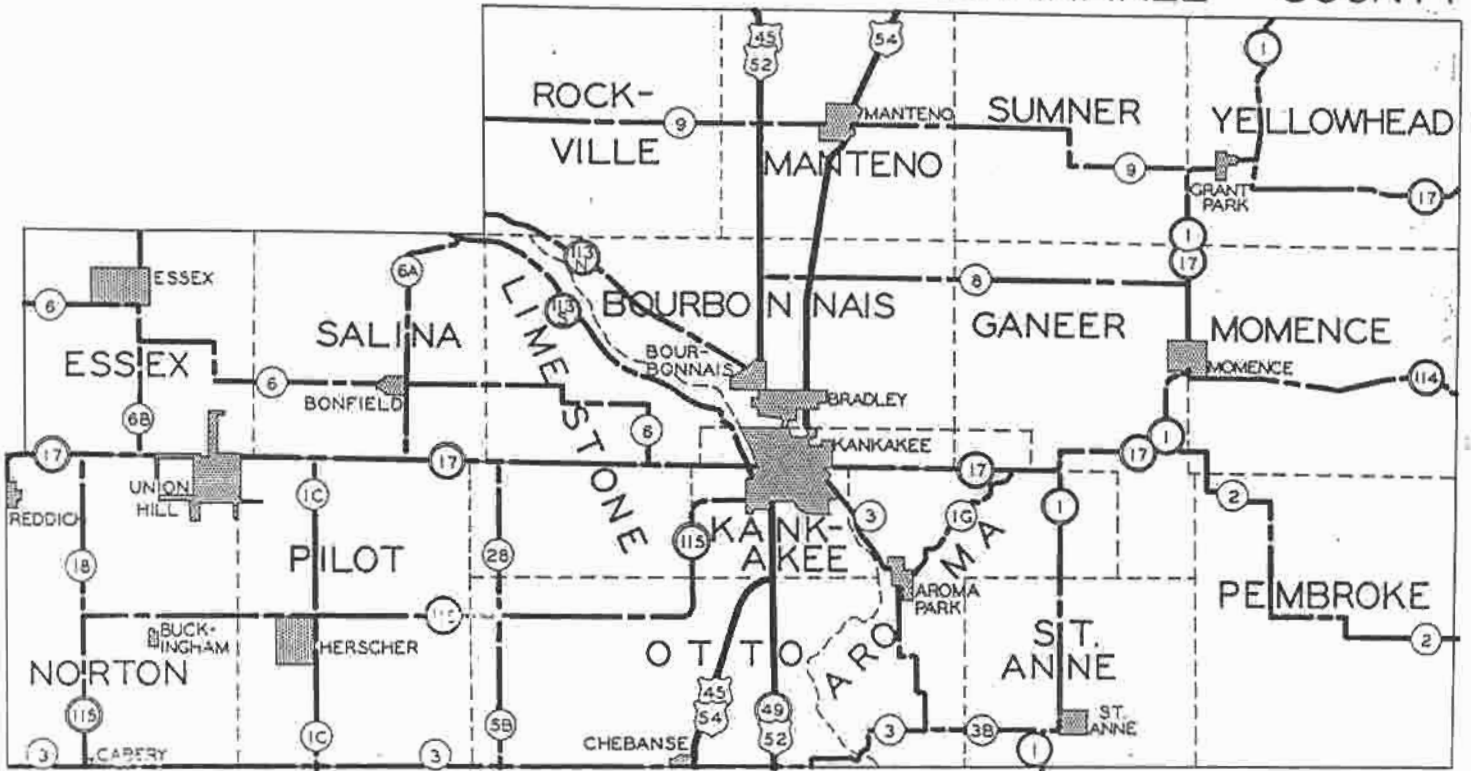

TRUNK HIGHWAYS
STATE & COUNTY ROADS

HIGHWAY MAP KANKAKEE COUNTY