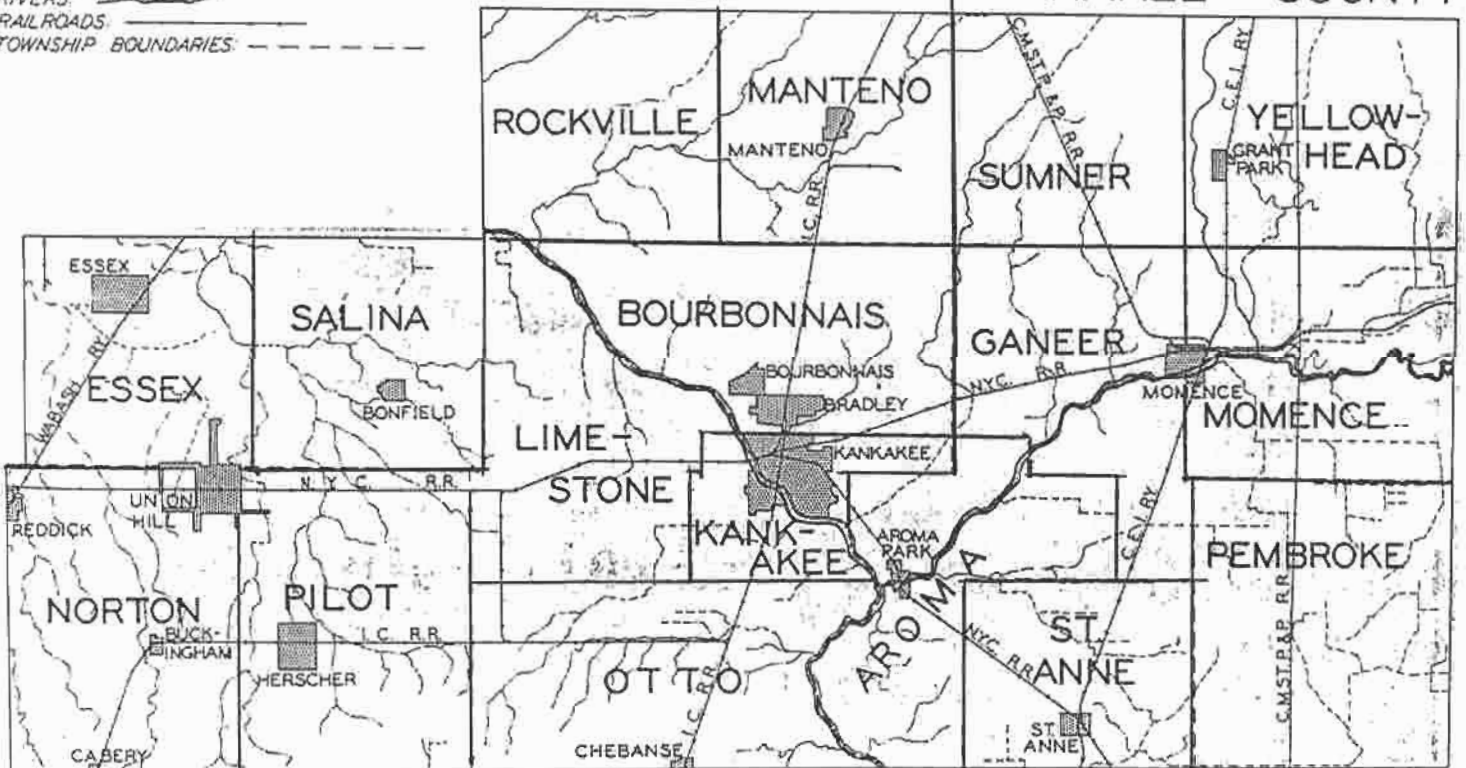

DRAINAGE MAP KANKAKEE COUNTY